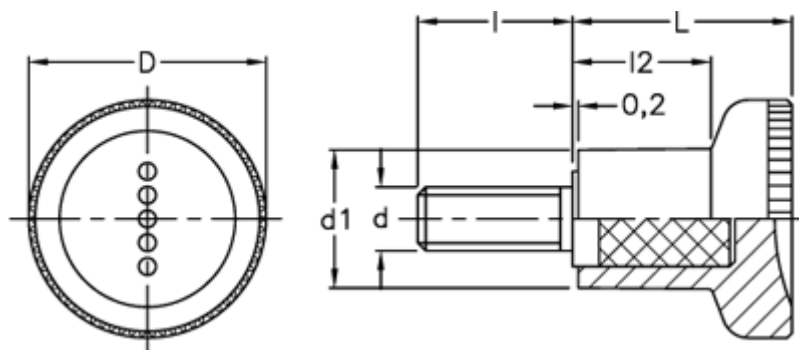

Data Sheet

Article number: 23052431261

Description: E+G Knurled knob
EKK.21-p M5x16-C1

Measures

D	= 21
d1	= 12.5
d 6g	= M5
l	= 16
L	= 18.0
l2	= 10.5